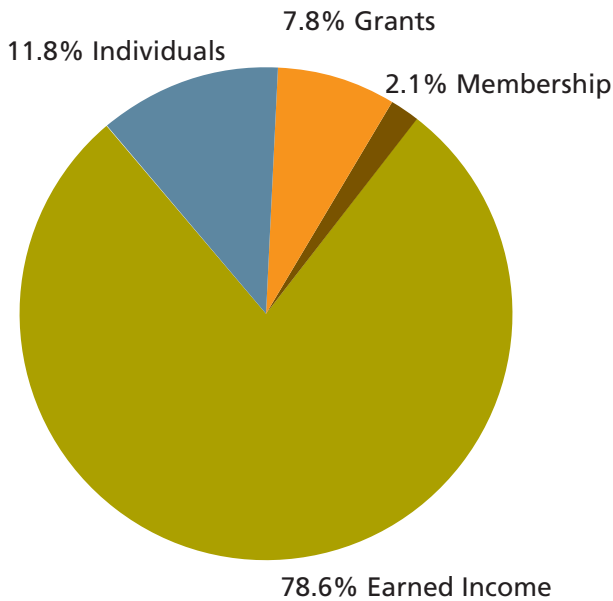

PICKERING BARN

Kent

FARM INCUBATOR PROGRAM
AT RED BARN RANCH

Auburn

6,712 kids participated in garden programs

4,439 adults participated in classes

30 sites where classes are taught by Seattle Tilth

851 volunteers

251 family memberships

1,406 individual memberships

12,000 attendees at events

10,669 Master Composter community contacts

74,946 organic edible plants sold

11,355 Garden Hotline contacts

“I feel passionate and inspired every time I set foot in the Seattle Tilth gardens and by the kindred spirits I’ve found there.”

revenue

REVENUE

| | | |
|----------------------|-----------|------------------|
| Individual Donations | \$ | 154,500 |
| Grants | \$ | 101,800 |
| Memberships | \$ | 27,700 |
| Earned Income | \$ | 1,028,600 |
| Total | \$ | 1,312,600 |