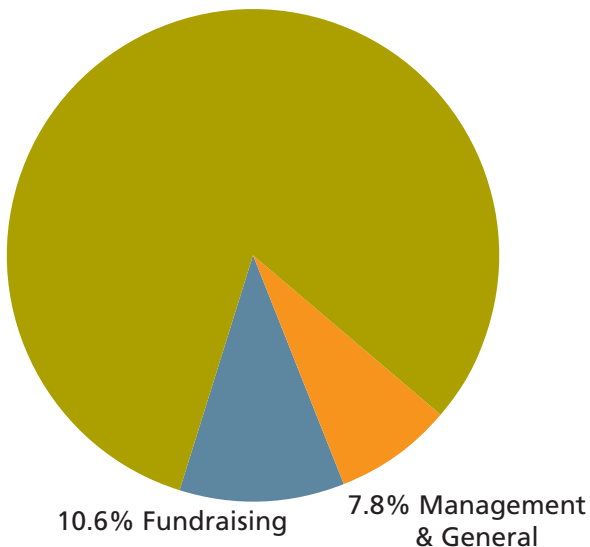

251 family memberships

1,406 individual memberships

12,000 attendees at events

10,669 Master Composter community contacts

74,946 organic edible plants sold

11,355 Garden Hotline contacts

“I feel passionate and inspired every time I set foot in the Seattle Tilth gardens and by the kindred spirits I’ve found there.”

revenue

REVENUE

| | | |
|----------------------|-----------|------------------|
| Individual Donations | \$ | 154,500 |
| Grants | \$ | 101,800 |
| Memberships | \$ | 27,700 |
| Earned Income | \$ | 1,028,600 |
| Total | \$ | 1,312,600 |

EXPENSE

| | | |
|----------------|-----------|------------------|
| Program | \$ | 1,070,200 |
| Fundraising | \$ | 138,300 |
| Administration | \$ | 102,100 |
| Total | \$ | 1,310,600 |

NET REVENUE \$ 2,000

expense

81.7% Program Services

Figures based on un-audited financial statements.

seattle tilth inspires and educates people to grow food organically, conserve natural resources and support local food systems in order to cultivate a healthy urban environment and community.